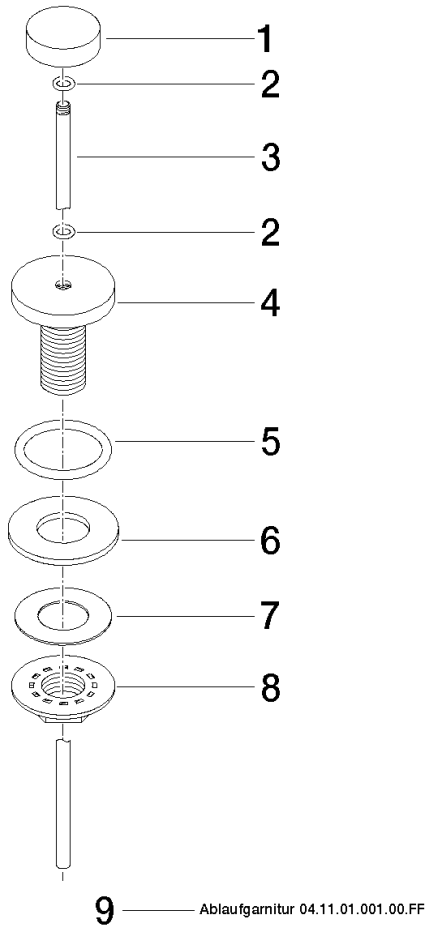

Basin Waste with knob for deck mounting 1 1/4" - Matte Black

IMO

10 200 970

Fits: IMO, LULU, MADISON, MEM, TARA,
CL.1, LISSÉ, VAIA, META, CYO

	Matte Black	10 200 970-33
	Chrome	10 200 970-00
	Brushed Platinum	10 200 970-06
	Platinum	10 200 970-08
	Durabronze (23kt Gold)	10 200 970-09
	Dark Chrome	10 200 970-19
	Light Gold	10 200 970-26
	Brushed Light Gold	10 200 970-27
	Brushed Durabronze (23kt Gold)	10 200 970-28
	Brushed Bronze	10 200 970-42
	Brushed Champagne (22kt Gold)	10 200 970-46
	Champagne (22kt Gold)	10 200 970-47
	Brushed Chrome	10 200 970-93
	Brushed Dark Platinum	10 200 970-99

Basin Waste with knob for deck mounting 1 1/4" - Matte Black

IMO

10 200 970

Only suitable for basins with an overflow.

10 200 970

10 200 970

Parts for other finishes can be found here: [Chrome](#)

Spare parts list

No.	Item Number	Name	Quantity used	Delivery time
1	09 21 33 001-33	handle	1	30
2	09 14 10 007 90	seal	2	2
3	09 31 09 004-33	pull-rod	1	30
4	09 18 40 022-33	sleeve	1	30
5	09 14 10 095 90	seal	1	2
6	09 14 05 012 90	seal	1	2
7	09 14 40 001 90	seal	1	60
8	09 23 10 010 90	nut	1	2
9	90 11 01 001 00-33	pop-up waste	1	30